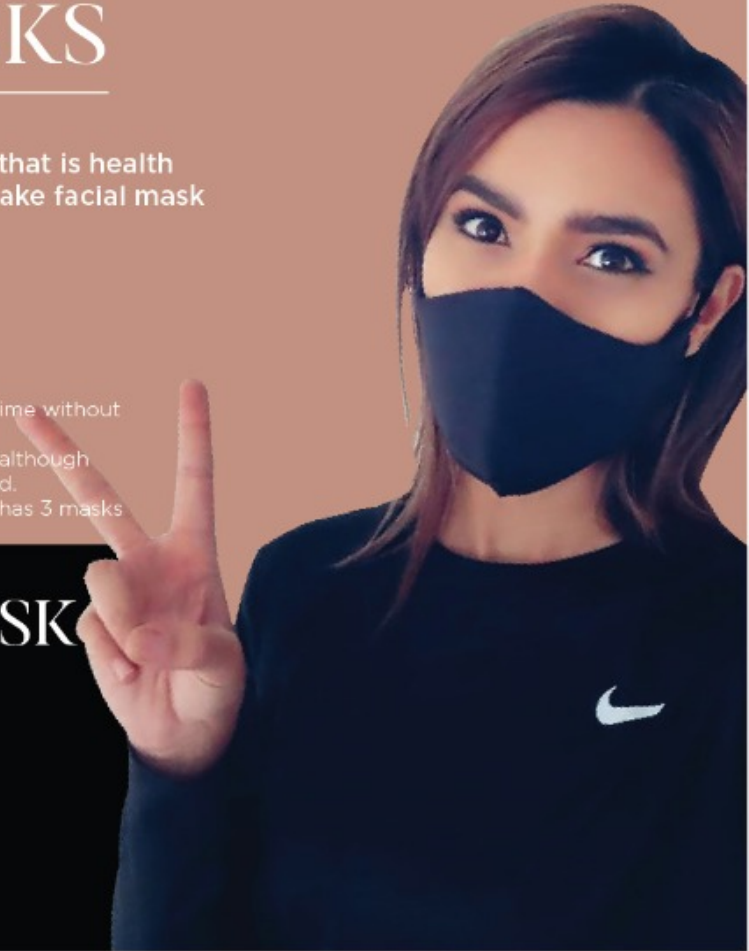

UNIQ BROWS

PREMIUM FACE MASKS

These are made by a factory that is health accredited and certified to make facial mask to protect individuals.

- ✓ Durable
- ✓ Reversible
- ✓ Breathable
- ✓ Soft and gentle on the skin
- ✓ Great for sensitive skin
- ✓ Can be worn for long periods of time without discomfort.
- ✓ Can be hand or machine washed although hand wash is highly recommended.
- ✓ Recommended that each person has 3 masks

BATMAN MASK 100% cotton

COTTON MASK Moq 50 100% cotton Banded or unbanded

Pack of 50 Moq
60 gsm non woven spunbond
SMS medical grade